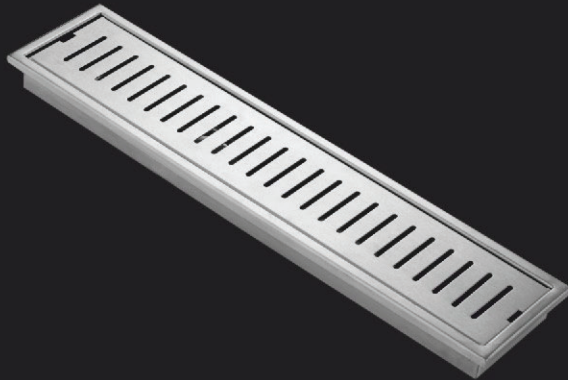

SH-02 • Single Shelf

SH-03 • 5 in 1 Shelf

SH-04 • Mini Shelf

SH-05 • 3 in 1 Shelf

SH-06 • 4 in 1 Shelf

SH-07 • Shelf

SH-08 • 4 in 1 Shelf with Dispenser

TW-01 • Folding Round Rack

TW-02 • Folding Square Rack

TW-03 • Folding Deluxe Rack

TW-04 • Double Towel Rack

FLOOR DRAINS

SS304 MATT

Code	Size
2101	12"x4"
2102	18"x4"
2103	24"x4"
2104	30"x4"
2105	36"x4"
2106	48"x4"

Code	Size
2107	12"x4"
2108	18"x4"
2109	24"x4"
2110	30"x4"
2111	36"x4"
2112	48"x4"