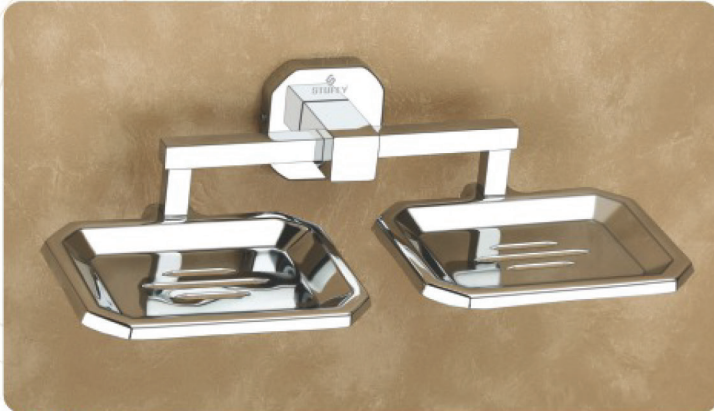

CHROME FINISH

SU-100 • BATH 5 PCS. SET

SU-101 • Soap Dish

SU-102 • Tumbler Holder

SU-103 • Robe Hook

SU-109 • Towel Rod - 18"

SU-110 • Towel Rod - 24"

SU-104 • Napkin Ring

GOLD FINISH

SU-100 • BATH 5 PCS. SET

SU-101 • Soap Dish

SU-102 • Tumbler Holder

SU-103 • Robe Hook

SU-109 • Towel Rod - 18"

SU-110 • Towel Rod - 24"

SU-104 • Napkin Ring

DI-109 • Towel Rod - 18"

DI-110 • Towel Rod - 24"

DI-104 • Napkin Ring

DI-106 • Liquid Soap Dispenser

DI-105 • Double Soap Dish

DI-107 • Soap Dish with Tumbler Holder

DI-108 • Soap Dish with Liquid Soap Dispenser