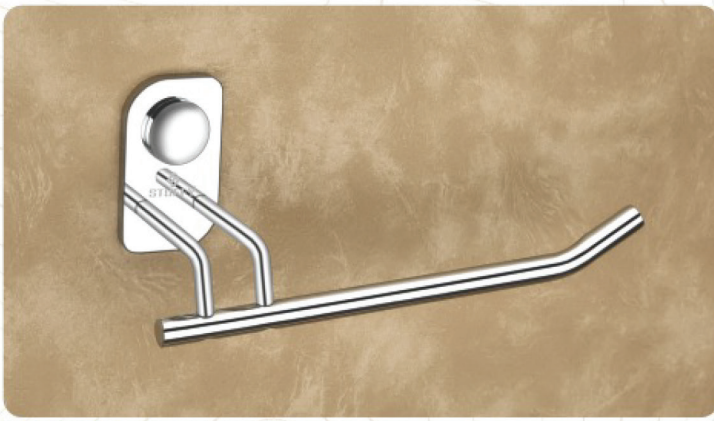

CHROME FINISH

SU-100 • BATH 5 PCS. SET

SU-101 • Soap Dish

SU-102 • Tumbler Holder

SU-103 • Robe Hook

SU-109 • Towel Rod - 18"

SU-110 • Towel Rod - 24"

SU-104 • Napkin Ring

SU-106 • Liquid Soap Dispenser

SU-105 • Double Soap Dish

SU-107 • Soap Dish with Tumbler Holder

SU-108 • Soap Dish with Liquid Soap Dispenser

SU-111 • Towel Rack - 18"

SU-112 • Towel Rack - 24"

SUPRIME SERIES

GOLD FINISH

SU-100 • BATH 5 PCS. SET

SU-101 • Soap Dish

SU-102 • Tumbler Holder

SU-103 • Robe Hook

SU-109 • Towel Rod - 18"

SU-110 • Towel Rod - 24"

SU-104 • Napkin Ring