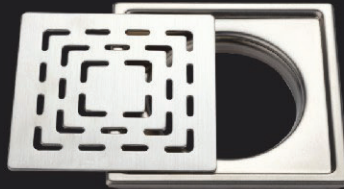

Code	Size	Packing

2127	6"x6"	1x56

2128	5"x5"	1x56