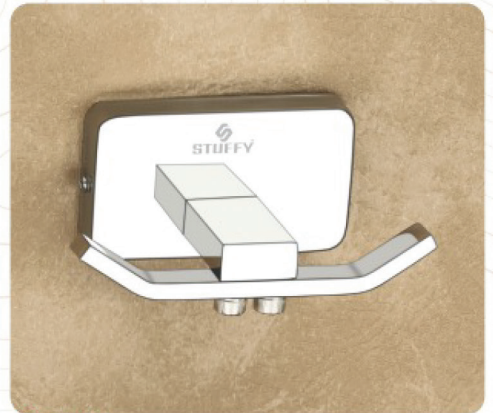

SU-106 • Liquid Soap Dispenser

SU-105 • Double Soap Dish

SU-107 • Soap Dish with Tumbler Holder

SU-108 • Soap Dish with Liquid Soap Dispenser

SU-111 • Towel Rack - 18"

SU-112 • Towel Rack - 24"

ACE SERIES

CHROME FINISH

AC-100 • BATH 5 PCS. SET

AC-101 • Soap Dish

AC-102 • Tumbler Holder

AC-103 • Robe Hook

AC-109 • Towel Rod - 18"

AC-110 • Towel Rod - 24"

AC-104 • Napkin Ring

AC-106 • Liquid Soap Dispenser