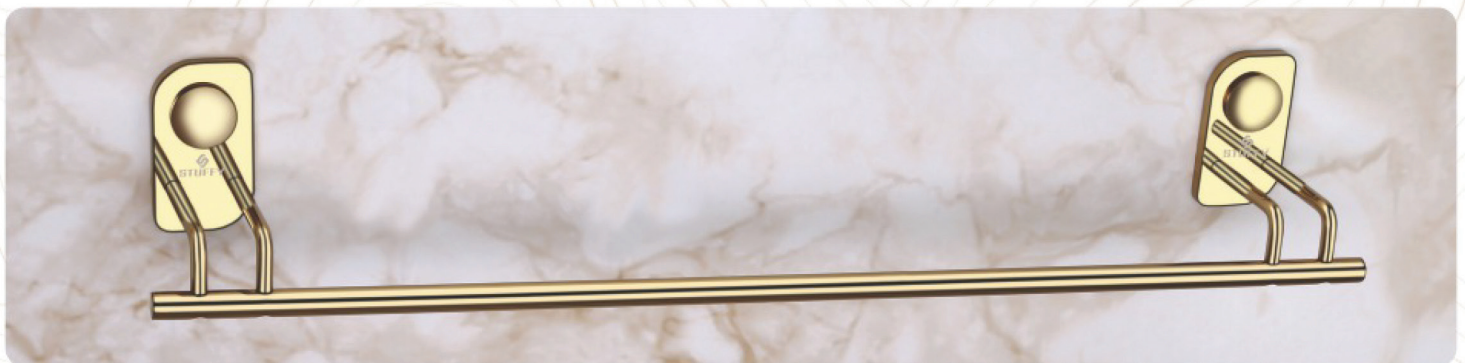

CHROME FINISH

SU-100 • BATH 5 PCS. SET

SU-101 • Soap Dish

SU-102 • Tumbler Holder

SU-103 • Robe Hook

SU-109 • Towel Rod - 18"

SU-110 • Towel Rod - 24"

SU-104 • Napkin Ring

SU-106 • Liquid Soap Dispenser

SU-105 • Double Soap Dish

SU-107 • Soap Dish with Tumbler Holder

SU-108 • Soap Dish with Liquid Soap Dispenser

SU-111 • Towel Rack - 18"

SU-112 • Towel Rack - 24"

SUPRIME SERIES

GOLD FINISH

SU-100 • BATH 5 PCS. SET

SU-101 • Soap Dish

SU-102 • Tumbler Holder

SU-103 • Robe Hook

SU-109 • Towel Rod - 18"

SU-110 • Towel Rod - 24"

SU-104 • Napkin Ring

SU-105 • Double Soap Dish

SU-106 • Liquid Soap Dispenser

SU-107 • Soap Dish with Tumbler Holder

SU-108 • Soap Dish with Liquid Soap Dispenser

SU-111 • Towel Rack - 18"

SU-112 • Towel Rack - 24"

SUPRIME SERIES