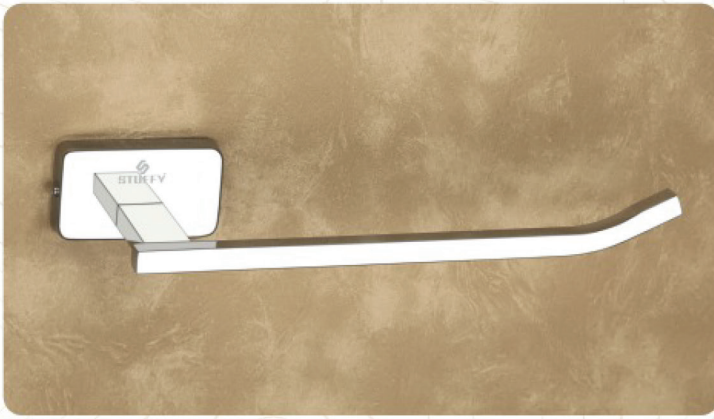

AC-100 • BATH 5 PCS. SET

AC-101 • Soap Dish

AC-102 • Tumbler Holder

AC-103 • Robe Hook

AC-109 • Towel Rod - 18"

AC-110 • Towel Rod - 24"

AC-104 • Napkin Ring

AC-106 • Liquid Soap Dispenser