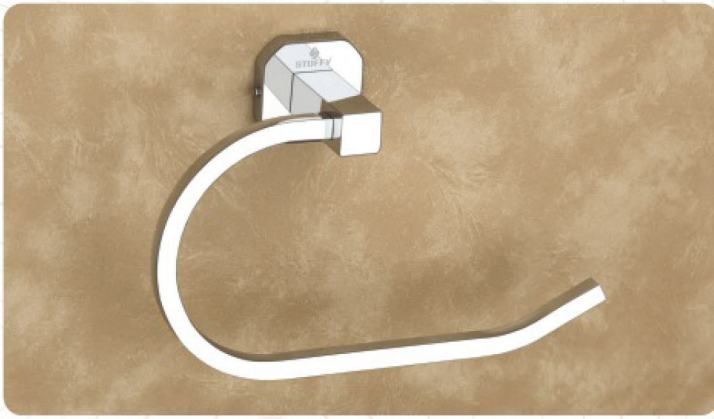

AC-103 • Robe Hook

AC-109 • Towel Rod - 18"

AC-110 • Towel Rod - 24"

AC-104 • Napkin Ring

AC-105 • Double Soap Dish

AC-106 • Liquid Soap Dispenser

AC-107 • Soap Dish with Tumbler Holder

AC-108 • Soap Dish with Liquid Soap Dispenser

AC-111 • Towel Rack - 18"

AC-112 • Towel Rack - 24"

DIAMOND SERIES

CHROME FINISH

DI-100 • BATH 5 PCS. SET

DI-101 • Soap Dish

DI-102 • Tumbler Holder

DI-103 • Robe Hook

DI-109 • Towel Rod - 18"

DI-110 • Towel Rod - 24"

DI-104 • Napkin Ring

DI-106 • Liquid Soap Dispenser

DI-105 • Double Soap Dish

DI-107 • Soap Dish with Tumbler Holder

DI-108 • Soap Dish with Liquid Soap Dispenser