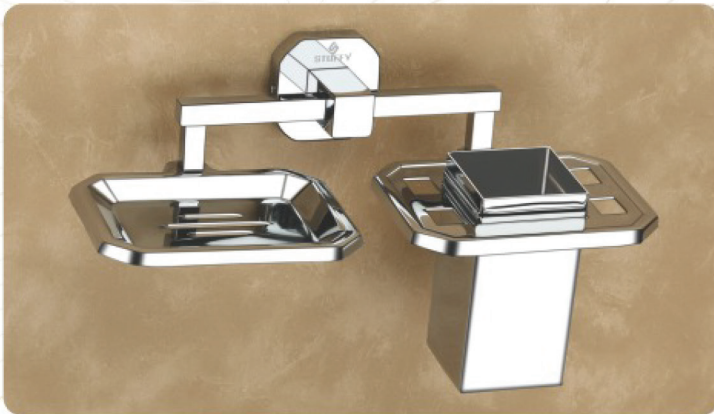

DI-109 • Towel Rod - 18"

DI-110 • Towel Rod - 24"

DI-104 • Napkin Ring

DI-106 • Liquid Soap Dispenser

DI-105 • Double Soap Dish

DI-107 • Soap Dish with Tumbler Holder

DI-108 • Soap Dish with Liquid Soap Dispenser