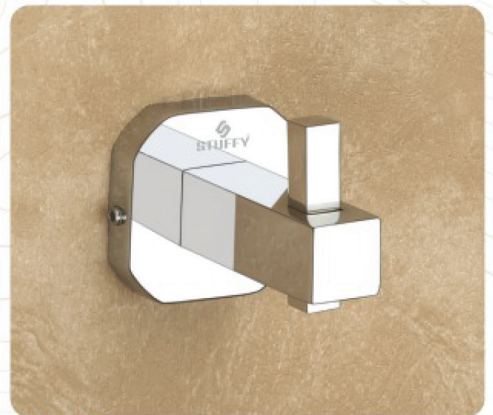

AC-103 • Robe Hook

AC-109 • Towel Rod - 18"

AC-110 • Towel Rod - 24"

AC-104 • Napkin Ring

AC-105 • Double Soap Dish

AC-106 • Liquid Soap Dispenser

AC-107 • Soap Dish with Tumbler Holder

AC-108 • Soap Dish with Liquid Soap Dispenser

AC-111 • Towel Rack - 18"

AC-112 • Towel Rack - 24"

DIAMOND SERIES

CHROME FINISH

DI-100 • BATH 5 PCS. SET

DI-101 • Soap Dish

DI-102 • Tumbler Holder

DI-103 • Robe Hook